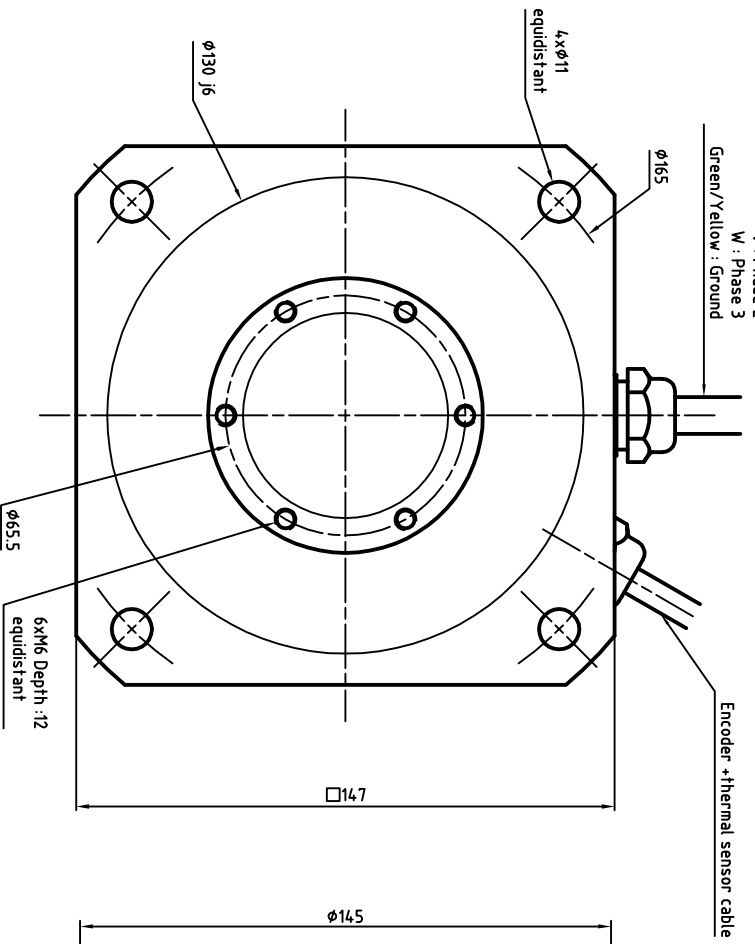

Power cable diameter and section depends on rated current  
 U : Phase 1  
 V : Phase 2  
 W : Phase 3  
 Green/Yellow : Ground

ENCODER SIGNAL COLORS

Wires colors	ERN1387	ERN1381	ECN1313	EON1325
White	A+	0V	Up	Up
Brown	A-	Up	0V	0V
Green	R+	A+	A+	A+
Yellow	R-	A-	A-	A-
Pink	D+	B-	B-	B-
Grey	D-	B+	B+	B+
Blue	C+	R+	DATA+	DATA+
Red	C-	R-	DATA-	DATA-
Black	Thermal	Thermal	CLOCK+	CLOCK+
Violet	Thermal	Thermal	CLOCK-	CLOCK-
Grey/Pink	B+	N/A	Thermal	Thermal
Red/Blue	B-	N/A	Thermal	Thermal
White/Green	0V	N/A	N/A	N/A
Brown/Green	Up	N/A	N/A	N/A