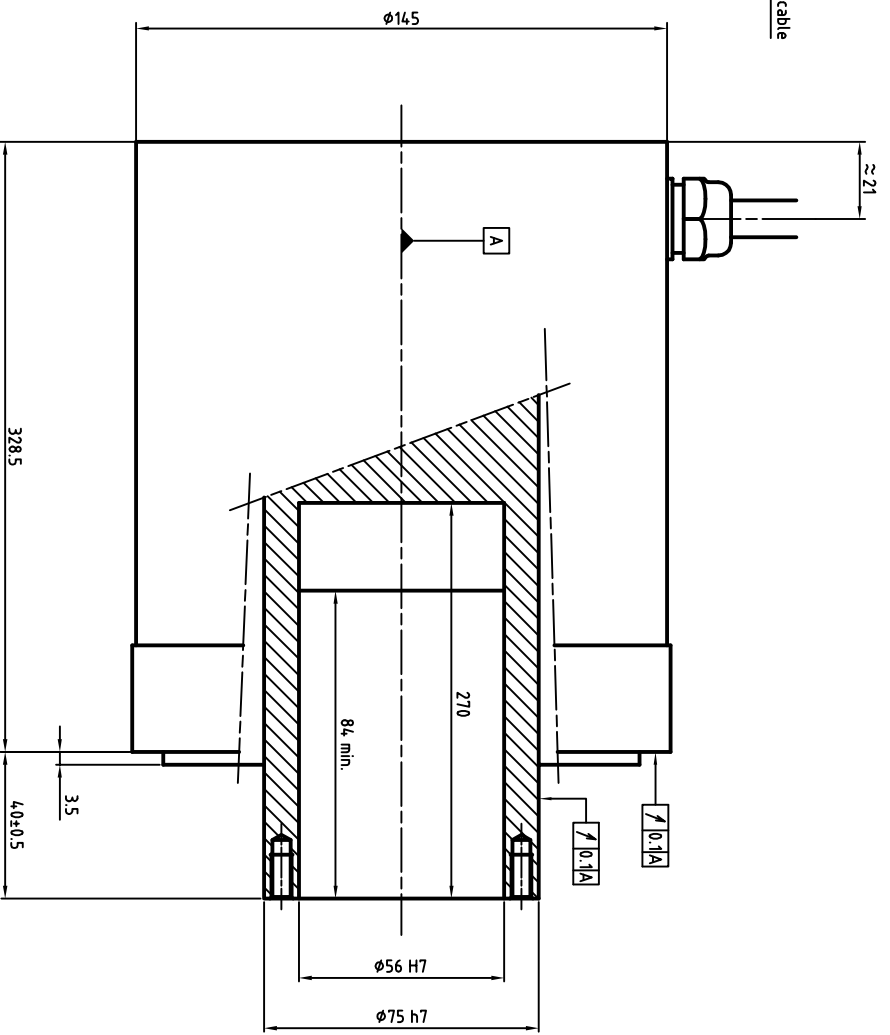

Power cable diameter and section depends on rated current  
 U : Phase 1  
 V : Phase 2  
 W : Phase 3  
 Green/Yellow : Ground

ENCODER SIGNAL COLORS

Wires colors	ERN1387	ERN1381	ECN1313	EON1325
White	A+	0V	Up	Up
Brown	A-	Up	0V	0V
Green	R+	A+	A+	A+
Yellow	R-	A-	A-	A-
Pink	D+	B-	B-	B-
Grey	D-	B+	B+	B+
Blue	C+	R+	DATA+	DATA+
Red	C-	R-	DATA-	DATA-
Black	Thermal	Thermal	CLOCK+	CLOCK+
Violet	Thermal	Thermal	CLOCK-	CLOCK-
Grey/Pink	B+	N/A	Thermal	Thermal
Red/Blue	B-	N/A	Thermal	Thermal
White/Green	0V	N/A	N/A	N/A
Brown/Green	Up	N/A	N/A	N/A